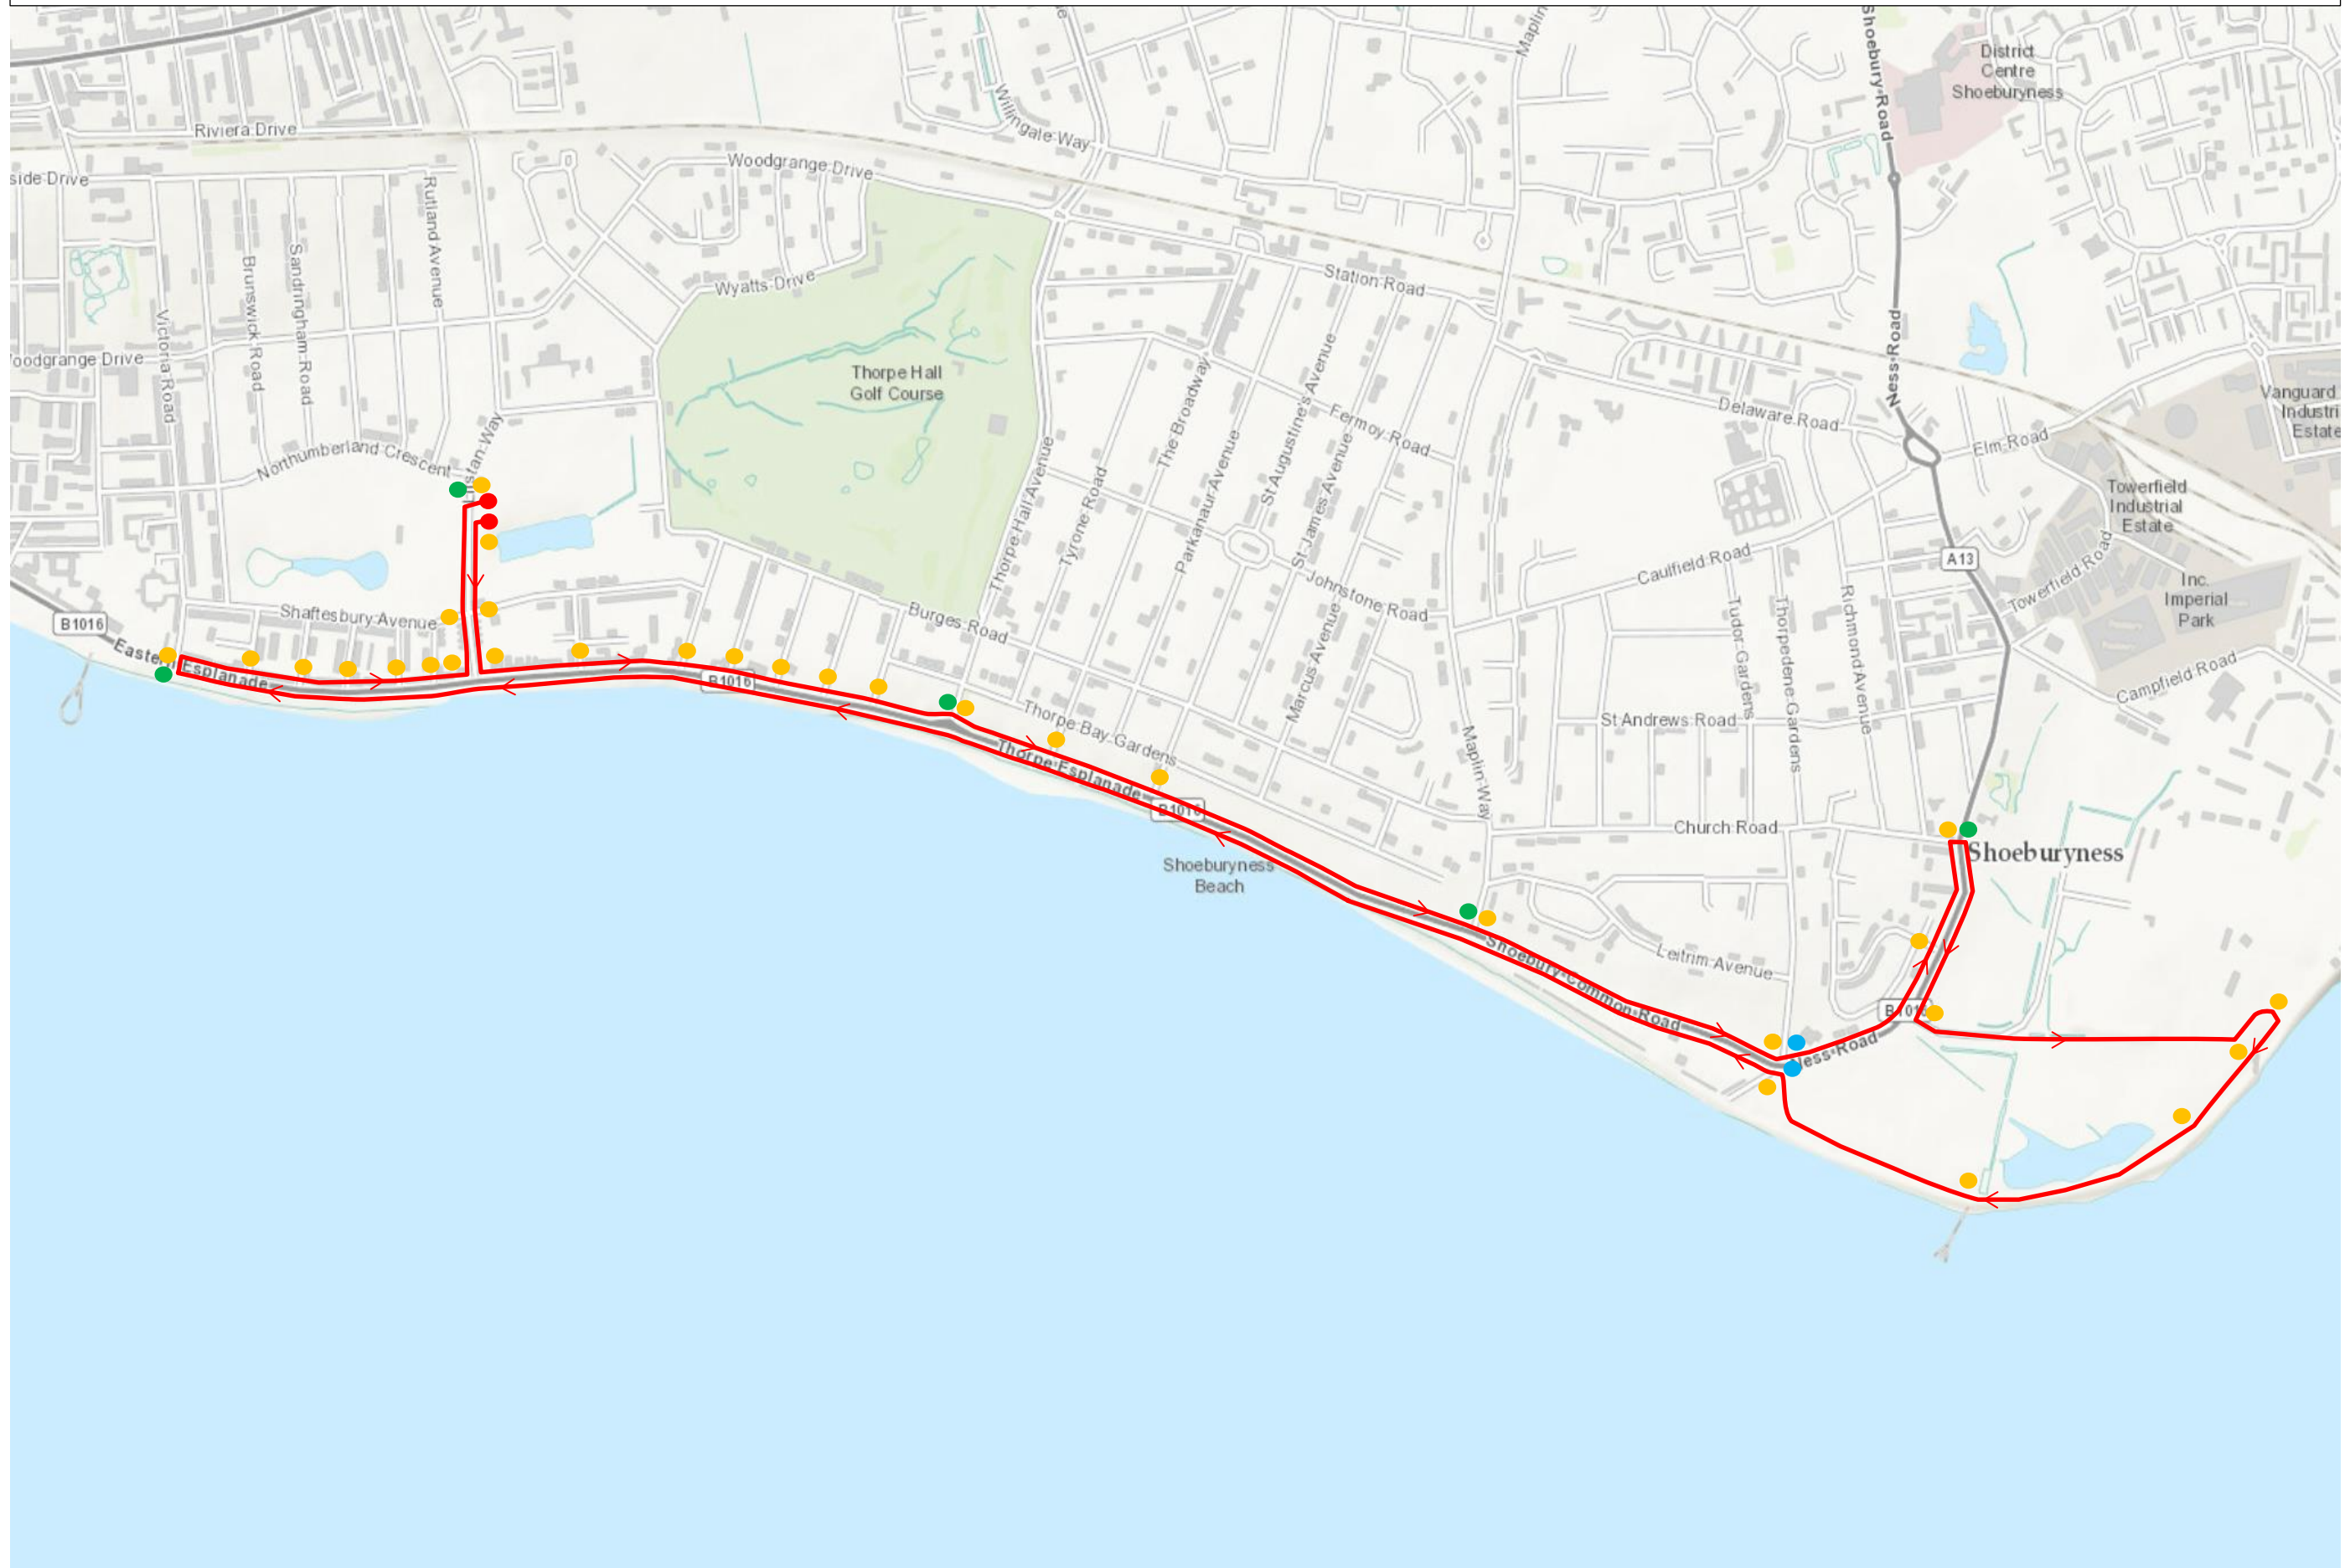

### Southend 10k – Race Route

- Start and Finish
- Police
- Marshall
- Water Station

# Southend 10k – Race Route (Part 1)

- Start and Finish
- Police
- Marshall

# Southend 10k – Race Route (Part 2)

- Police
- Marshall
- Water Station

Southend 10k – Site Plan